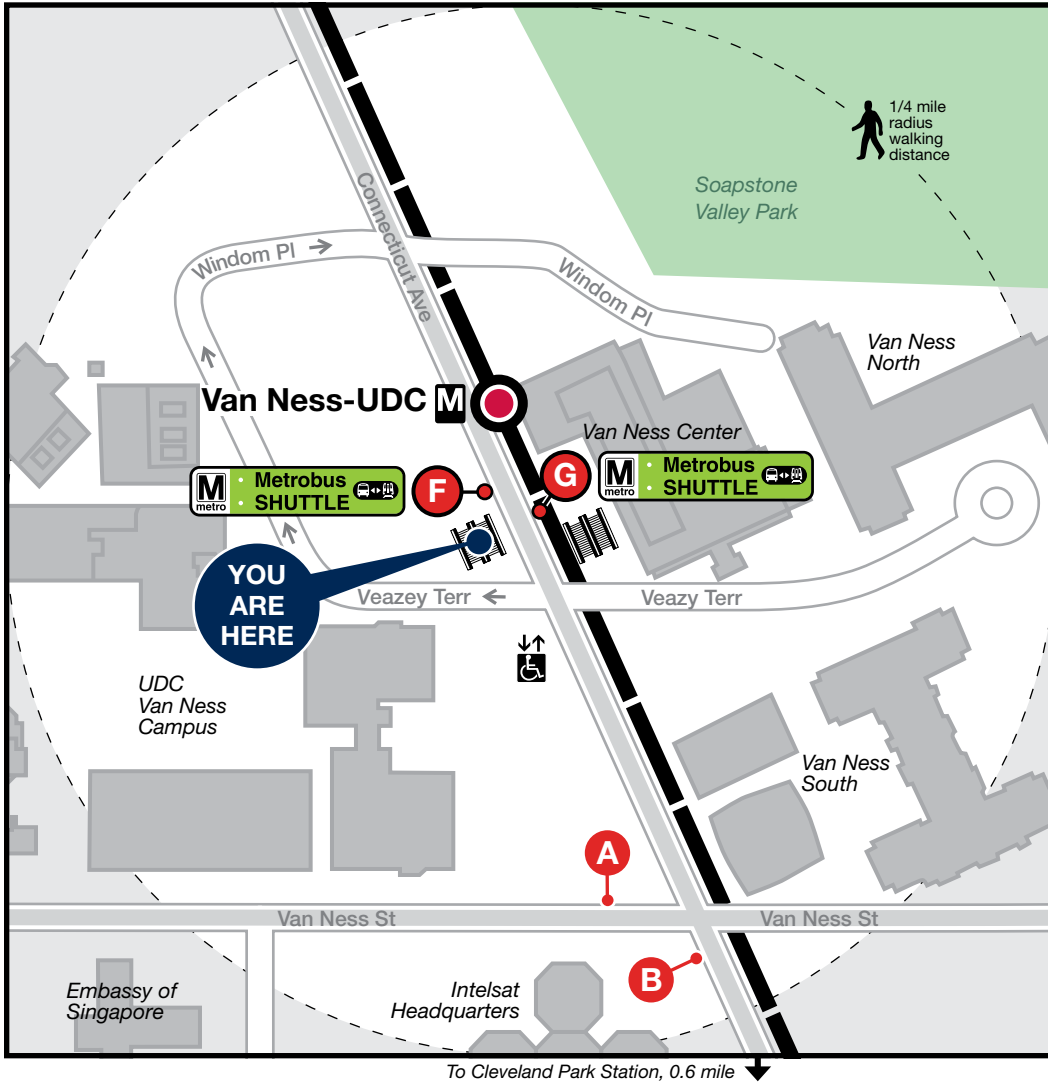

Station Vicinity Map Van Ness-UDC

LEGEND

A Bus Stop (on the street) **A** Bus Bay (at the station)

The lettered discs on this map will help you locate the bus stop or bay near this station. Be advised the letters are not displayed on the street bus stops.

- Elevator
- Escalator
- Bus Route
- Metrorail Station and line

14.010.EVAC-0622

F G M Metrobus SHUTTLE

In the event of an emergency, this bus stop will also be served by shuttle buses.

Approximate Walking Distance to the next Metro Station from this exit

	Distance	Time
Cleveland Park	0.6 mile	12 mins

Turn right (south) on Connecticut Avenue and go 5 blocks.

BUS SERVICE AND BOARDING LOCATIONS

Route	Destination	Board at
METROBUS		
H2	Tenleytown-AU M	A
H2	Brookland-CUA M	B
L2	Farragut North/West M	F
L2	Chevy Chase Circle	G
D32	Deal MS, Tenleytown-AU M	G